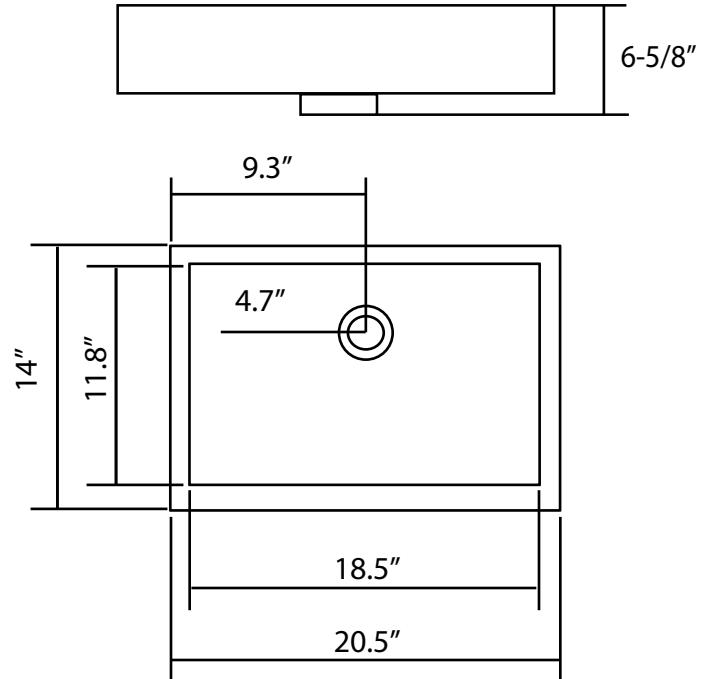

# VIENZA COLLECTION

Item Image

Item Technical Drawing

Item Details

- Vienna Lavatory Sink
- Model #.122118
- Finish : Glossy White

Codes / Compliance

- SKU # SN019 UPC File # 5046
- ADA Compliant
- ASME A112.19.1/CSA B125.1
- ANSI A117.1

Item Description

- Vitreous China
- 20.5" x 14" Overall Dimensions
- 18.5" x 11.8" Inside Dimensions
- 6.7" Deep
- Undermount Only

**LUCCA** by **Opella**