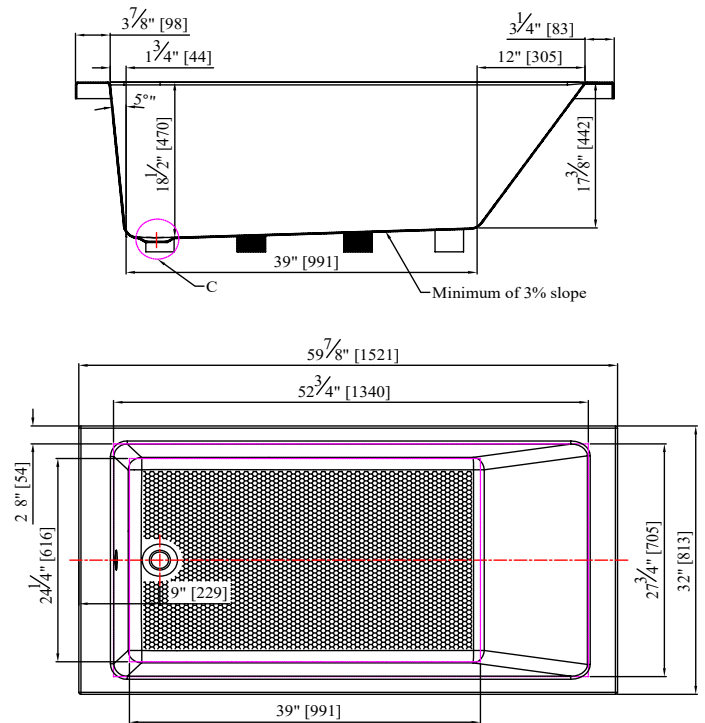

SERNA COLLECTION

Item Image

Item Technical Drawing

Item Details

- Serna Series Tub
- Model # .122395
- Finish : Glossy White

Codes / Compliance

- ANSI Z124.1.2
- IAPMO/UPC Listed File # 5601
- SKU # WAT6032
- CSA B45.5

Item Description

- 60" x 32"
- 52-3/4" x 27-3/4" Inside Dimension
- Capacity to overflow 65 gal
- Filled weight: 583 lbs
- Finish: Glossy White
- Drop-In Installation

LUCCA by **Opella**