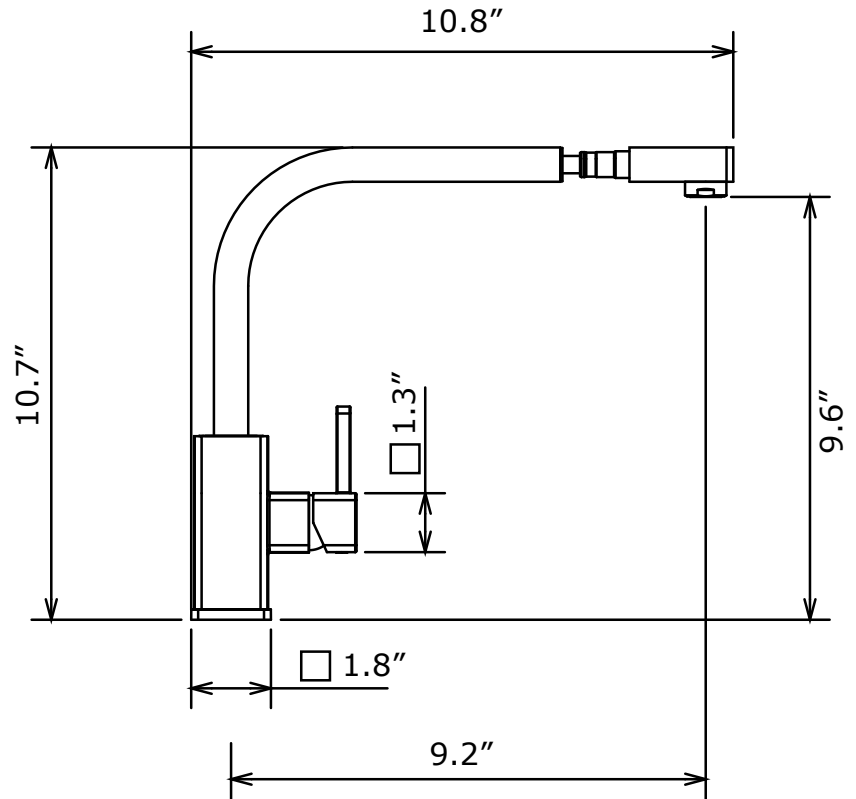

MILANO COLLECTION

Item Image

Item Technical Drawing

Item Details

- Milano Pullout Kitchen Faucet
- Model #115158
- Finish : Chrome

Codes / Compliance

- Certified Lead Free
- ADA Compliant
- ASME A112.18.1/CSA B125.1
- ASSE 1016
- SKU # 51PB
- UPC FILE # 3646/7075

Item Description

- Solid Brass Construction
- Pull-out Sprayhead
- Single Hole Mounting
- Single Handle
- 1.5 GPM
- Certified Lead Free

LUCCA by **Opella**