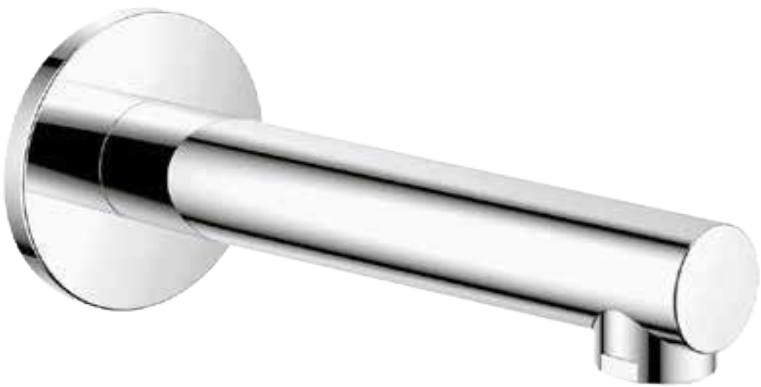

EURO COLLECTION

Item Image

Item Technical Drawing

Item Details

- European Tub Spout
- Model #.113906
- Finish : Chrome

Codes / Compliance

- Certified Lead Free
- ASME A112.18.1/CSA B125.1 
- SKU # WS604-S
- UPC FILE #3646

Item Description

- Brass Construction
- Wall Mount
- 8" Reach
- 1/2" Female Inlet
- Round Sliding Escutcheon

LUCCA by **Opella**