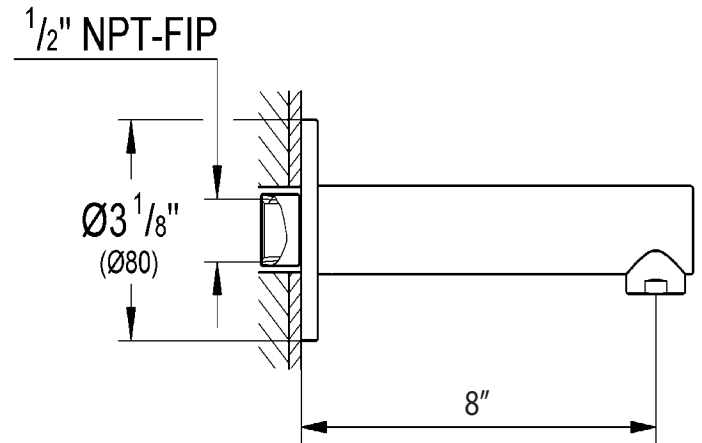

EURO COLLECTION

Item Image

Item Technical Drawing

Item Details

- European Tub Spout
- Model #.113906
- Finish : Chrome

Codes / Compliance

- Certified Lead Free
- ASME A112.18.1/CSA B125.1 
- SKU # WS604-S
- UPC FILE #3646

Item Description

- Brass Construction
- Wall Mount
- 8" Reach
- 1/2" Female Inlet
- Round Sliding Escutcheon

LUCCA by **Opella**