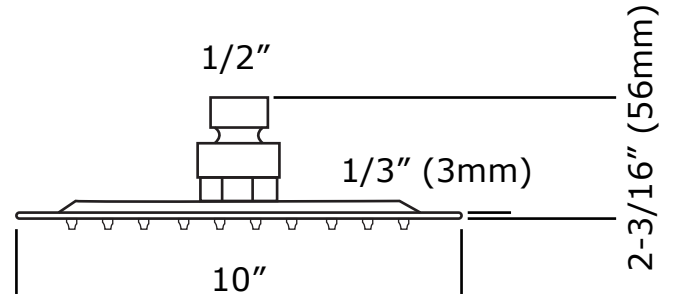

# DECO COLLECTION

Item Image

Item Technical Drawing

Item Details

- Deco 10" Shower Head
- Model #308.010
- Finish : Polished Chrome; Brushed Stainless Steel

Codes / Compliance

- ASME A112.18.1/CSA B125.1
- SKU #SRP101CP, SSP101BN
- UPC FILE #

Item Description

- Stainless Steel Construction
- Single Function
- High Quality Finish
- Swivel Joint Allows Smooth Angle Adjustment
- Silicone Nozzles
- 1/2" Standard Connection
- Flow Rate: 1.5 GPM

**LUCCA** by **Opella**