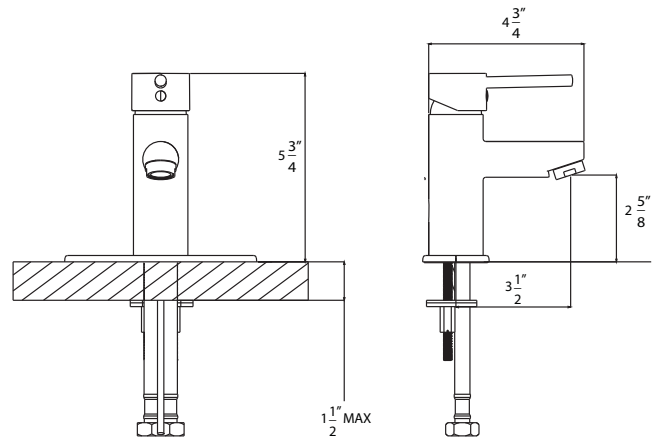

DECO COLLECTION

Item Image

Item Technical Drawing

Item Details

- Deco Series Lavatory Faucet
- Model #.118847
- Finish : Polished Chrome

Codes / Compliance

- AMSI 112.18.1 CSA B125.1
- NSF 372
- NSF61-2012
- ADA Compliant
- SKU # V110102CP

Item Description

- Single Lever Metal Handle
- Low Lead Brass Construction
- Single Hole Installation
- Ceramic Disc Cartridge
- Flow Rate: 1.5 GPM @ 60 PSI

LUCCA by Opella