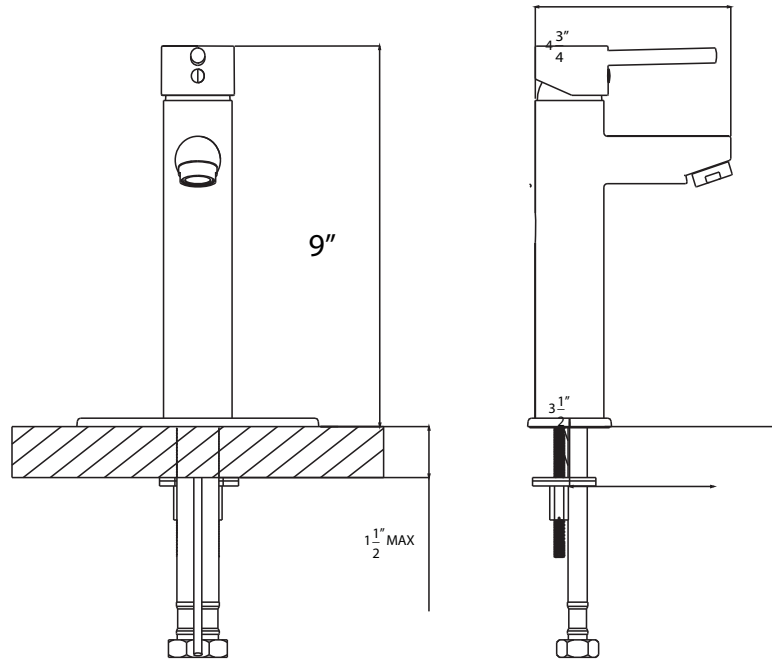

DECO COLLECTION

Item Image

Item Technical Drawing

Item Details

- Deco Series Lavatory Faucet
- Model #.123521
- Finish : Polished Chrome

Item Description

- Single Lever Metal Handle
- Low Lead Brass Construction
- Single Hole Installation
- Ceramic Disc Cartridge
- Flow Rate: 1.5 GPM @ 60 PSI