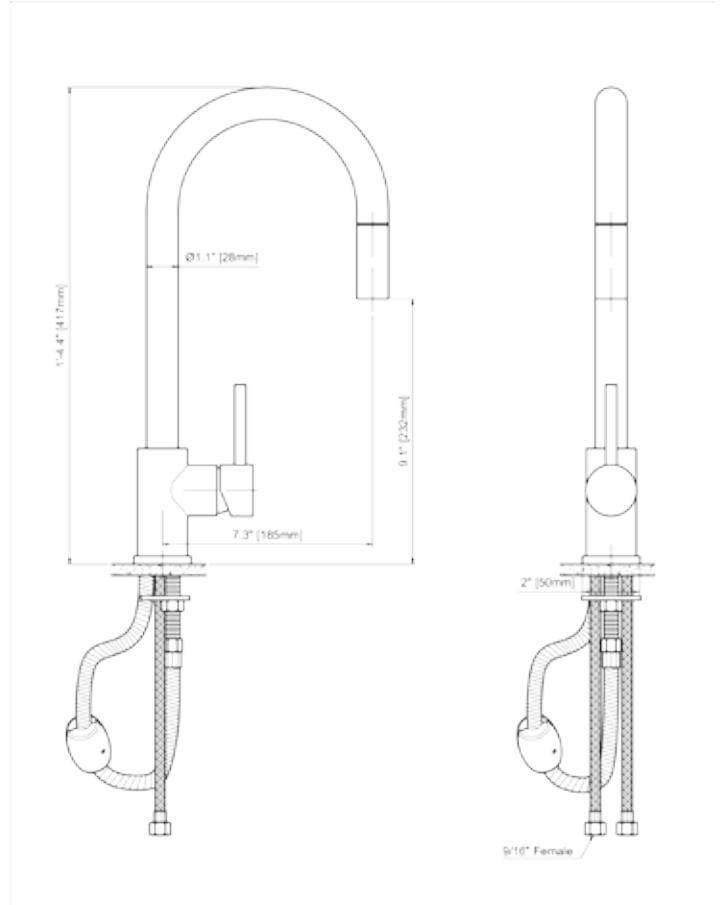

Item Image

Item Technical Drawing

Item Details

- Deco Kitchen Pull-Down Faucet
- Model # .70580 (K-120704)
- Finish : Polished Chrome

Codes / Compliance

- Certified Lead Free
- UPC File # 3646/7075
- ASME A112.18.1/CSA B125.1
- ASSE 1016

Item Description

- Solid Brass Construction
- Single Hole Mounting
- Single Handle, Ceramic Disc Cartridge
- Overall Height: 14.4"
- Spout Reach: 7.3"
- Certified Lead Free
- Water Flow: 1.5 GPM @ 60 PSI