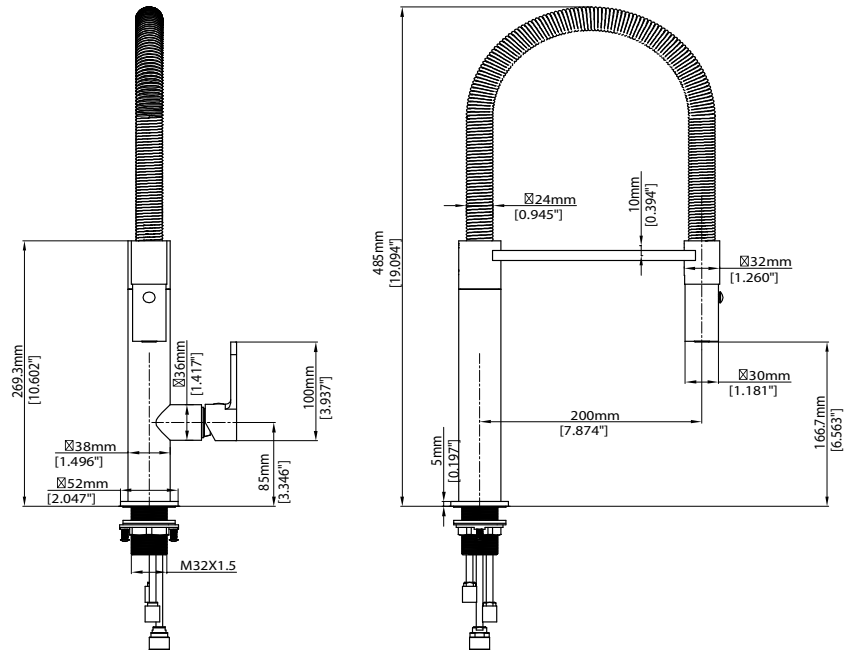

ARLIANO COLLECTION

Item Image

Item Technical Drawing

Item Details

- Arliano Industrial Style Pull Down Kitchen Faucet
- Model : .129222 / 4200
- Finish : Chrome

Codes / Compliance

- Certified Lead Free
- ADA Compliant
- ASME A112.18.1/CSA B125.1
- ASSE 1016

Item Description

- Single lever kitchen faucet
- Ceramic cartridge
- Solid brass
- 3/8" speedway compression
- 2 jets pull-down spray
- Water flow 8.3 lpm, 2.2 gpm (US) 60 psi

LUCCA by **Opella**