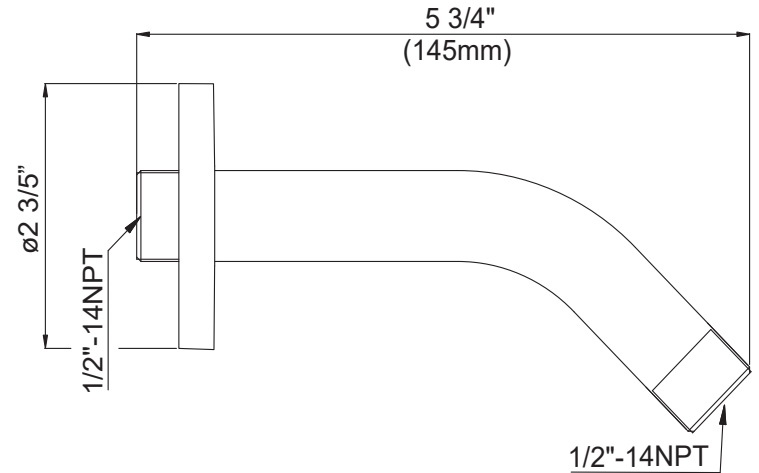

MILANO COLLECTION

Item Image

Item Technical Drawing

Item Details

- 6" Shower Arm w/ Square Flange
- Model #119034
- Finish : Chrome

Item Description

- Solid Brass Construction
- Square Escutcheon
- Chrome Finish

Codes / Compliance

- Certified Lead Free
- ADA Compliant
- ASME A112.18.1/CSA B125.1
- SKU # 38QT
- UPC FILE # 3646

LUCCA by **Opella**