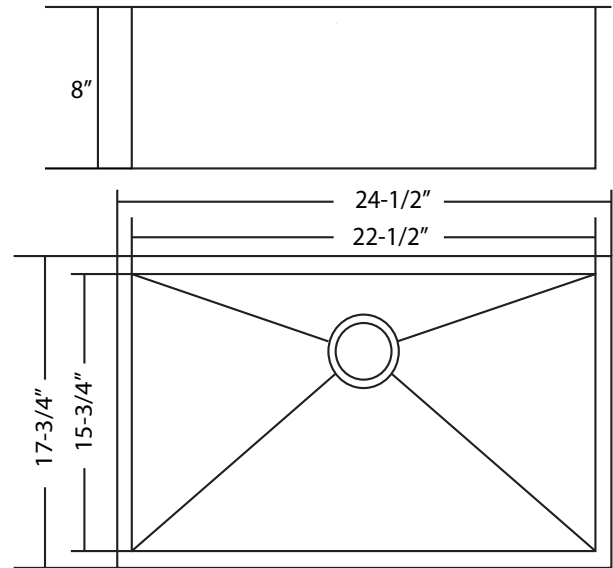

MILANO COLLECTION

Item Image

Item Technical Drawing

Item Details

- Zero Radius Kitchen Sink
- Model #115985
- Finish : Brushed Stainless Steel

Codes / Compliance

- ASME A112.18.1/CSA B125.1
- SKU # RA2417E-8
- UPC FILE # 4921

Item Description

- 16 Gauge Stainless Steel
- Undermount Installation
- Basin Dimensions: 22.5" x 15.75"
- Overall Dimensions: 24.5" x 17.75" x 8"
- 3-1/2" Drain Opening
- Sound Deadening Insulation

LUCCA by **Opella**