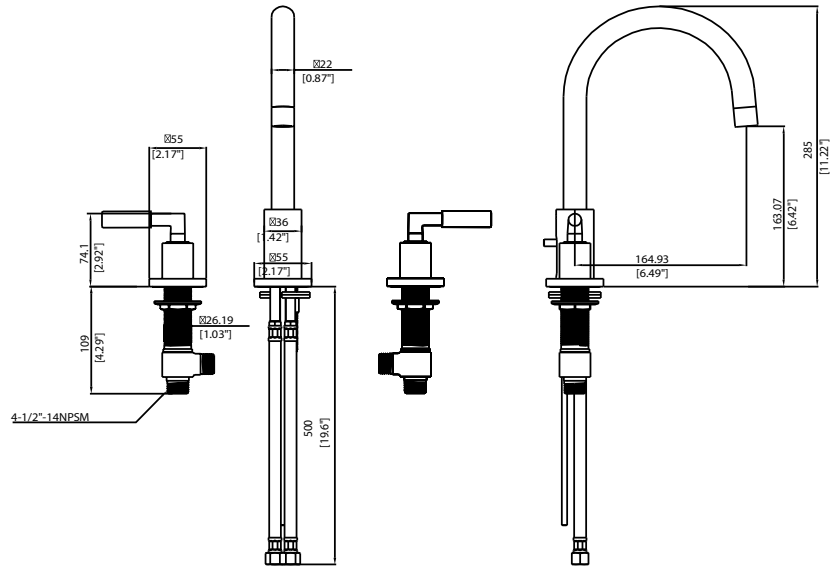

VENETO COLLECTION

Item Image

Item Technical Drawing

Item Details

Item Description

- Veneto Series Widespread Lavatory Faucet
- Model #.127082
- Finish : Polished Chrome

- Lever Metal Handle
- Low Lead Brass Construction
- Widespread Installation
- Ceramic Disc Cartridge
- Flow Rate: 1.5 GPM @ 60 PSI

Codes / Compliance

- AMSI 112.18.1 CSA B125.1
- NSF 372
- NSF61-2012
- ADA Compliant
- SKU # L-305601-CP

LUCCA by Opella