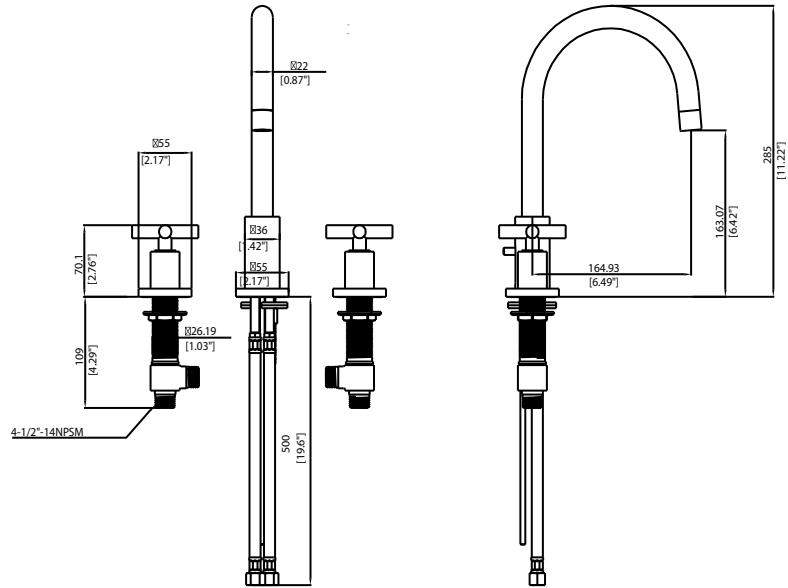

## Item Image

## Item Technical Drawing

## Item Details

- Veneto Series Widespread Lavatory Faucet
- Model #.127083
- Finish : Polished Chrome

## Item Description

- Cross Metal Handle
- Low Lead Brass Construction
- Widespread Installation
- Ceramic Disc Cartridge
- Flow Rate: 1.5 GPM @ 60 PSI

**LUCCA** by Opella