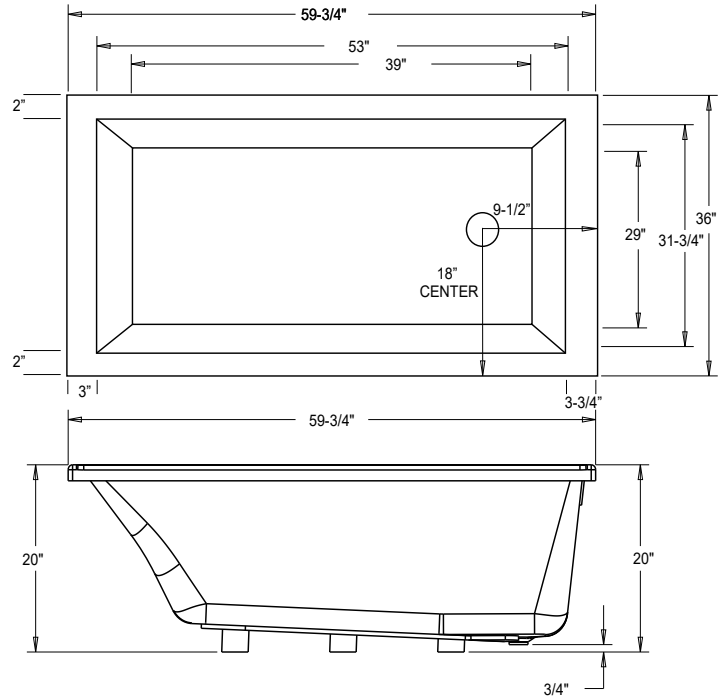

ARLIANO COLLECTION

Item Image

Item Technical Drawing

Item Details

- Serna Series Tub
- Model #120987
- Finish : Glossy White

Codes / Compliance

- ANSI Z124.1.2
- IAPMO/UPC Listed File # 5601
- SKU # WAT6042
- CSA B45.5

Item Description

- 60" x 36"
- 52" x 27" Inside Dimension
- 20" Height
- Capacity to overflow 65 gal
- Filled weight: 583 lbs
- Finish: Glossy White
- Drop-In Installation

LUCCA by **Opella**