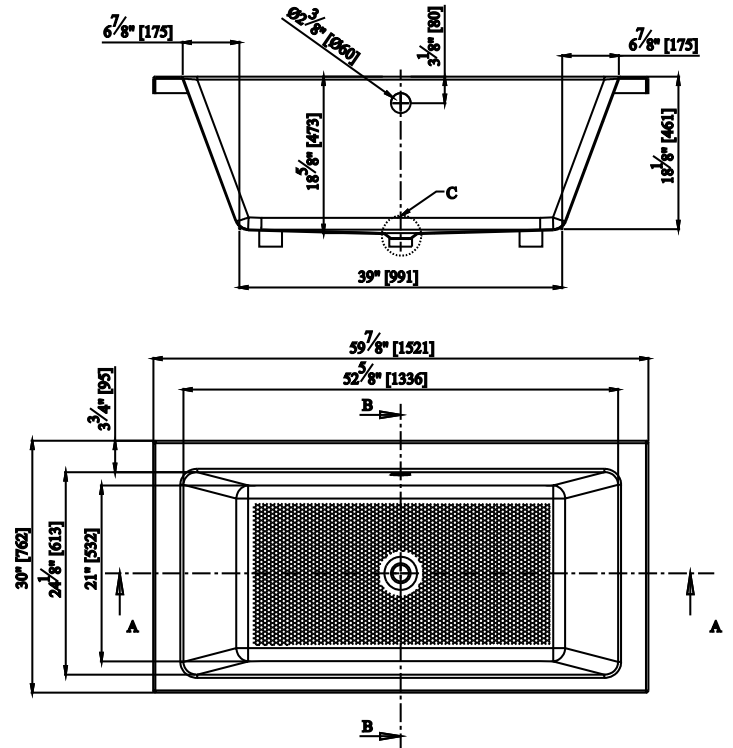

ARLIANO COLLECTION

Item Image

Item Technical Drawing

Item Details

- Serna Series Tub
- Model #126372
- Finish : Glossy White

Codes / Compliance

- ANSI Z124.1.2
- IAPMO/UPC Listed File # 5601
- SKU # WAT603019
- CSA B45.5

Item Description

- 60" x 30"
- 52" x 27 Inside Dimension
- 20" Height
- Capacity to overflow 65 gal
- Filled weight: 583 lbs
- Finish: Glossy White
- Drop-In Installation

LUCCA by **Opella**