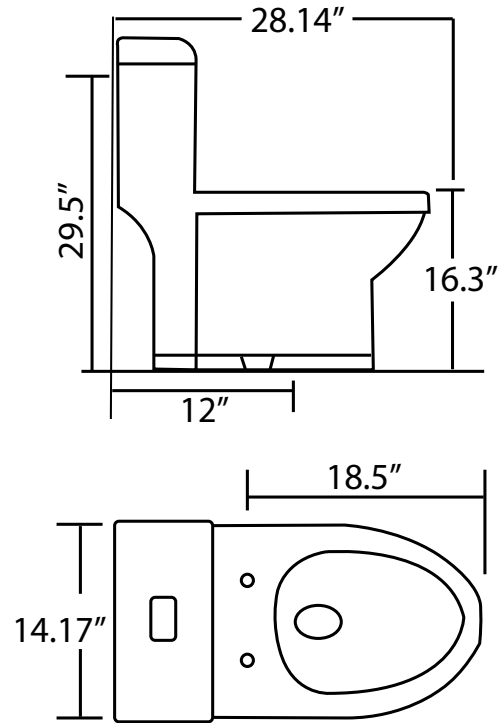

PARAMOUNT COLLECTION

Item Image

Item Technical Drawing

Item Details

- Paramount 1 Piece Toilet
- Model #65844
- Finish : Glossy White

Codes / Compliance

- ASME A112.19.2M/MaP CSA B-45
- SKU # 1074
- UPC FILE # 5046

Item Description

- Elongated 1 Piece Design
- Slow Close Seat
- Dual Flush: Save Water with Two Settings
- 1.28 GPF Average
- Fully Glazed Trapway
- ADA Height
- 3" Diameter Flush Valve
- 2-1/8" Diameter Trapway