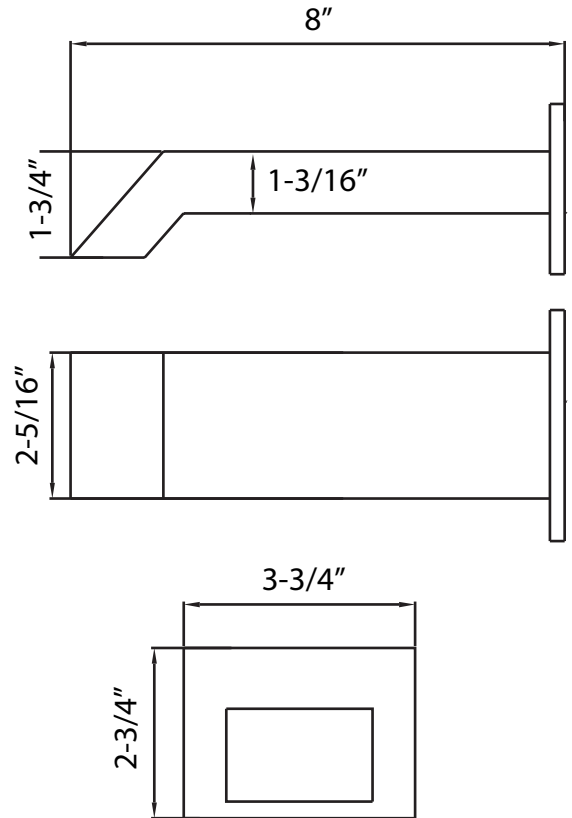

# MILANO COLLECTION

Item Image

Item Technical Drawing

Item Details

Item Description

- Milano Tub Spout
- Model #117222
- Finish : Chrome

- Solid Brass Construction
- Square Escutcheon
- Chrome Finish
- 1/2" Female Connection
- Spout Reach: 8"

Codes / Compliance

- Certified Lead Free
- ADA Compliant
- ASME A112.18.1/CSA B125.1
- SKU # 38QTD
- UPC FILE # 3646

**LUCCA** by **Opella**