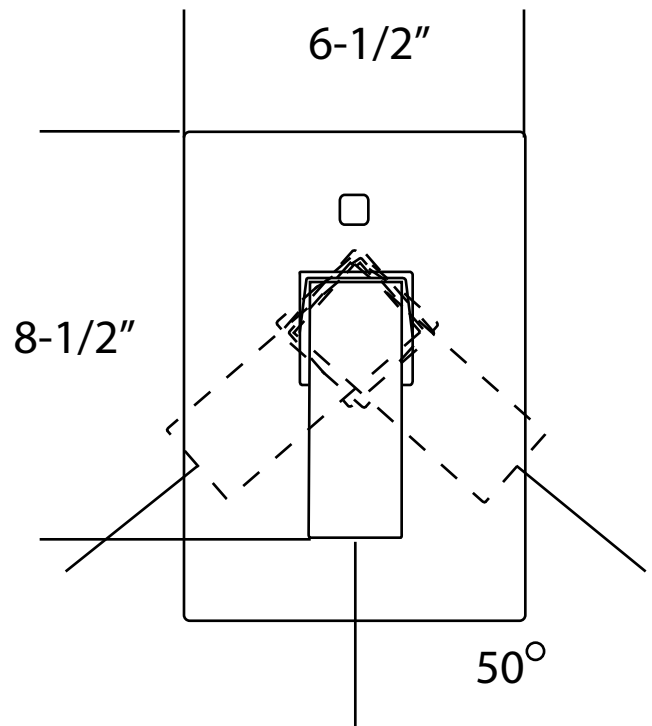

MILANO COLLECTION

Item Image

Item Technical Drawing

Item Details

- Milano Tub/Shower Trim
- Model #117218
- Finish : Chrome

Codes / Compliance

- Certified Lead Free
- ADA Compliant
- ASME A112.18.1/CSA B125.1
- SKU # 38QTD
- UPC FILE # 3646

Item Description

- Solid Brass Construction
- Single Metal Lever Handle
- Square Escutcheon w/ Diverter
- Chrome Finish
- For Use with Valve .117217

LUCCA by *Opella*