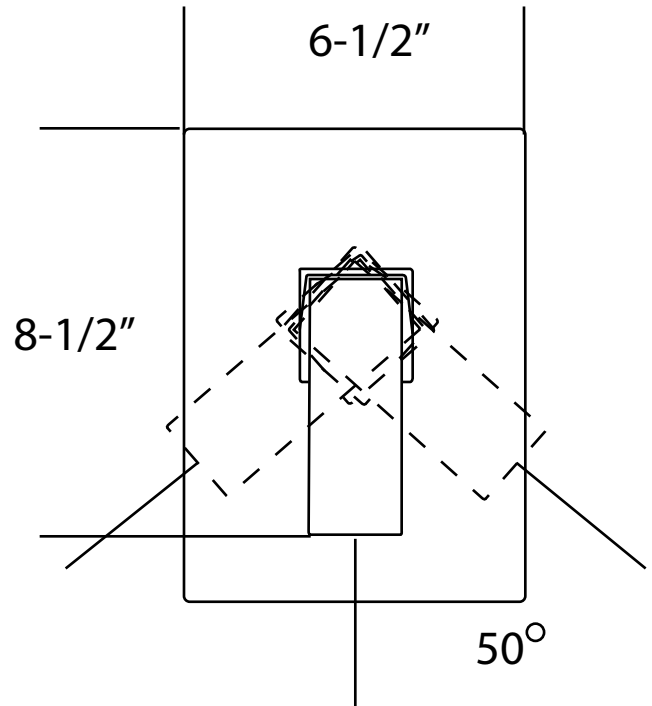

MILANO COLLECTION

Item Image

Item Technical Drawing

Item Details

- Milano Shower Trim
- Model #117216
- Finish : Chrome

Codes / Compliance

- Certified Lead Free
- ADA Compliant
- ASME A112.18.1/CSA B125.1
- SKU # 38QT
- UPC FILE # 3646

Item Description

- Solid Brass Construction
- Single Metal Lever Handle
- Square Escutcheon
- Chrome Finish
- For Use with Valve .113827

LUCCA by **Opella**