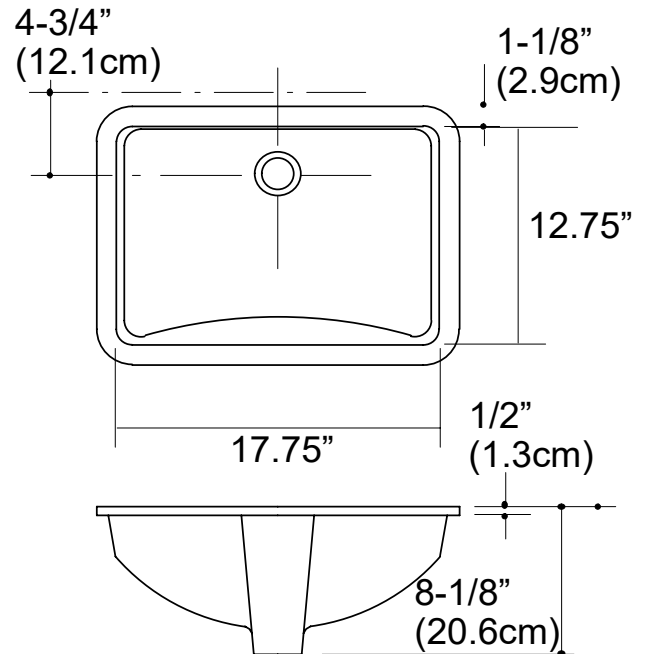

MILANO COLLECTION

Item Image

Item Technical Drawing

Item Details

- Milano Lavatory Sink
- Model #35995
- Finish : Glossy White

Codes / Compliance

- SKU # T1002 UPC File # 5046
- ADA Compliant
- ASME A112.19.1/CSA B125.1
- ANSI A117.1

Item Description

- Vitreous China
- 17-3/4" x 12-3/4"
- Unglazed Rim
- Undermount Only
- ADA Compliant

LUCCA by **Opella**