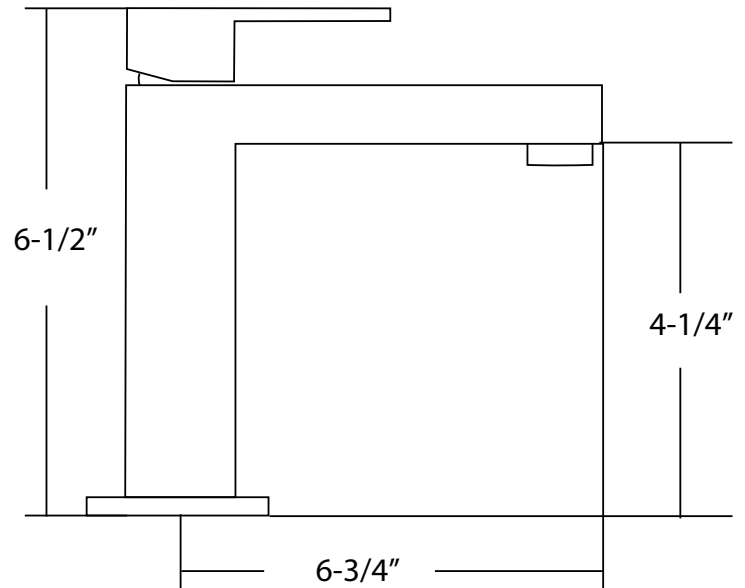

# MILANO COLLECTION

Item Image

Item Technical Drawing

Item Details

- Milano Lavatory Faucet
- Model #117220
- Finish : Chrome

Codes / Compliance

- Certified Lead Free
- ADA Compliant
- ASME A112.18.1/CSA B125.1
- NSF 372
- SKU # WS4410
- UPC FILE # 3646/7075

Item Description

- Solid Brass Construction
- Ceramic Disc Cartridge
- Single Hole Mounting
- Single Handle
- 1 GPM
- Certified Lead Free

**LUCCA** by **Opella**