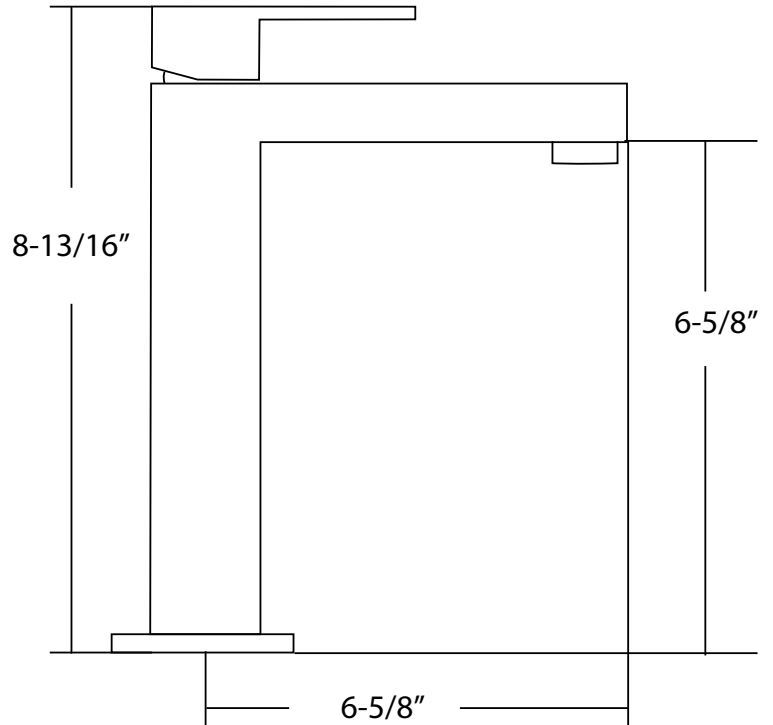

MILANO COLLECTION

Item Image

Item Technical Drawing

Item Details

- Milano III Lavatory Faucet
- Model #118657
- Finish : Chrome

Codes / Compliance

- Certified Lead Free
- ADA Compliant
- ASME A112.18.1/CSA B125.1
- NSF 372
- SKU # WS1015
- UPC FILE # 3646/7075

Item Description

- Solid Brass Construction
- Ceramic Disc Cartridge
- Single Hole Mounting
- Single Handle
- 1 GPM
- Certified Lead Free

LUCCA by **Opella**