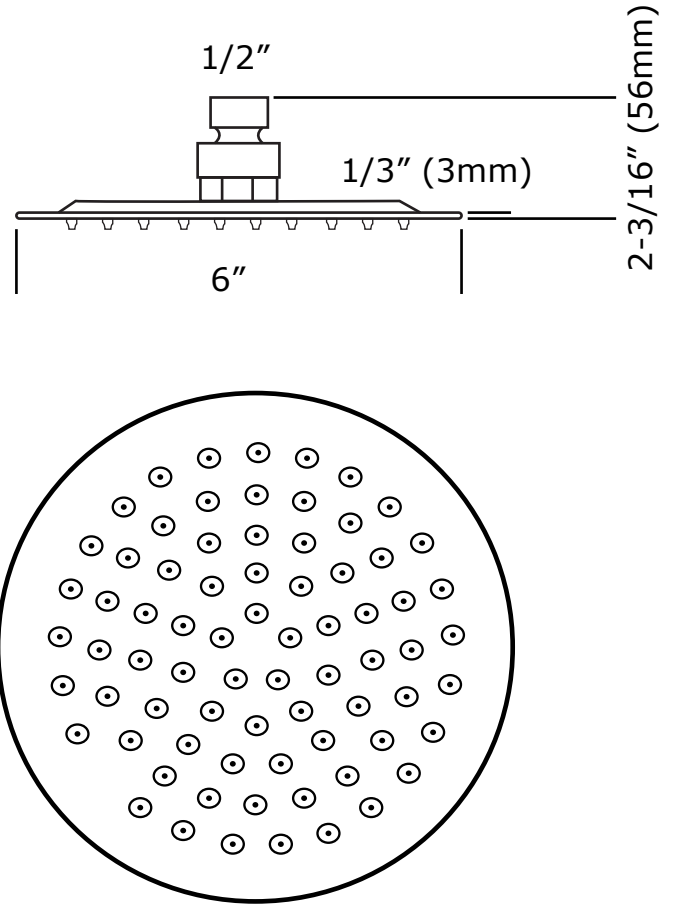

# DECO COLLECTION

Item Image

Item Technical Drawing

Item Details

- Deco 6" Shower Head
- Model #308.006
- Finish : Polished Chrome; Brushed Stainless Steel

Codes / Compliance

- ASME A112.18.1/CSA B125.1
- SKU #SRP061CP, SSP061BN
- UPC FILE #

Item Description

- Stainless Steel Construction
- Single Function
- High Quality Finish
- Swivel Joint Allows Smooth Angle Adjustment
- Silicone Nozzles
- 1/2" Standard Connection
- Flow Rate: 1.5 GPM

**LUCCA** by **Opella**