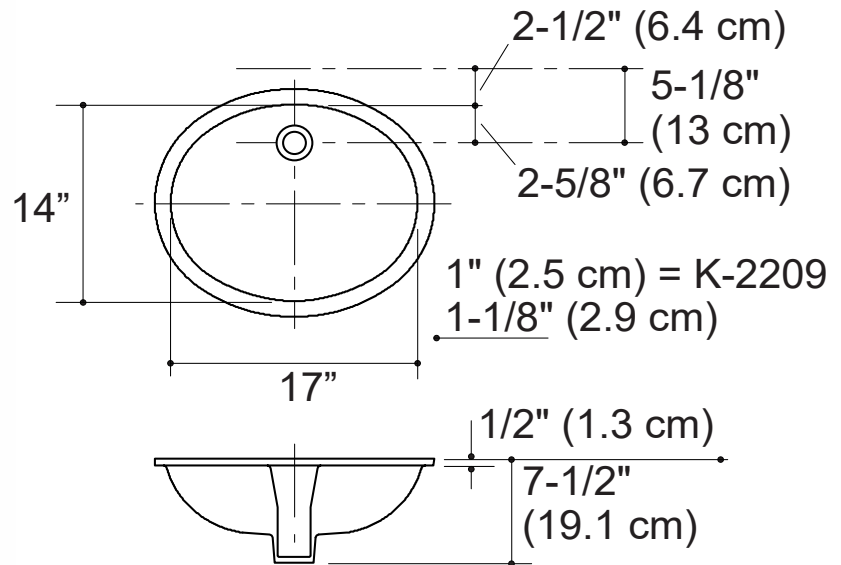

DECO COLLECTION

Item Image

Item Technical Drawing

Item Details

- Deco Lavatory Sink
- Model #7835
- Finish : Glossy White

Codes / Compliance

- SKU # T1002 UPC File # 5046
- ADA Compliant
- ASME A112.19.1/CSA B125.1
- ANSI A117.1

Item Description

- Vitreous China
- 17" x 14"
- Unglazed Rim
- Undermount Only
- ADA Compliant

LUCCA by **Opella**