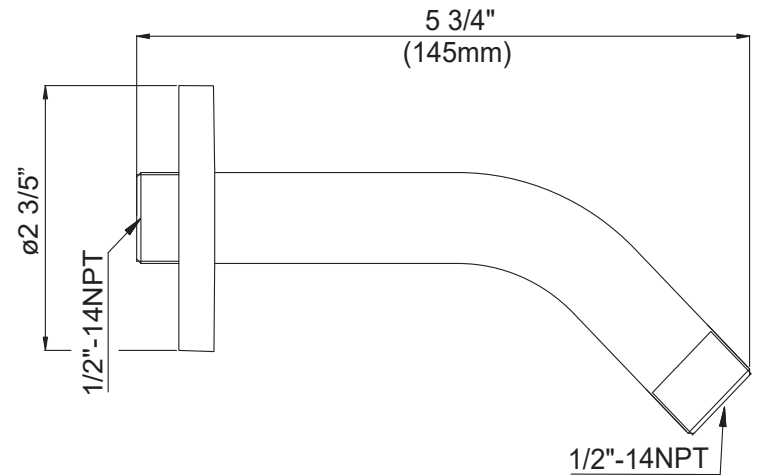

DECO COLLECTION

Item Image

Item Technical Drawing

Item Details

- 6" Shower Arm
- Model #70076
- Finish : Chrome

Item Description

- Solid Brass Construction
- Round Escutcheon
- Chrome Finish

Codes / Compliance

- Certified Lead Free
- ADA Compliant
- ASME A112.18.1/CSA B125.1
- SKU # 38QT
- UPC FILE # 3646

LUCCA by **Opella**