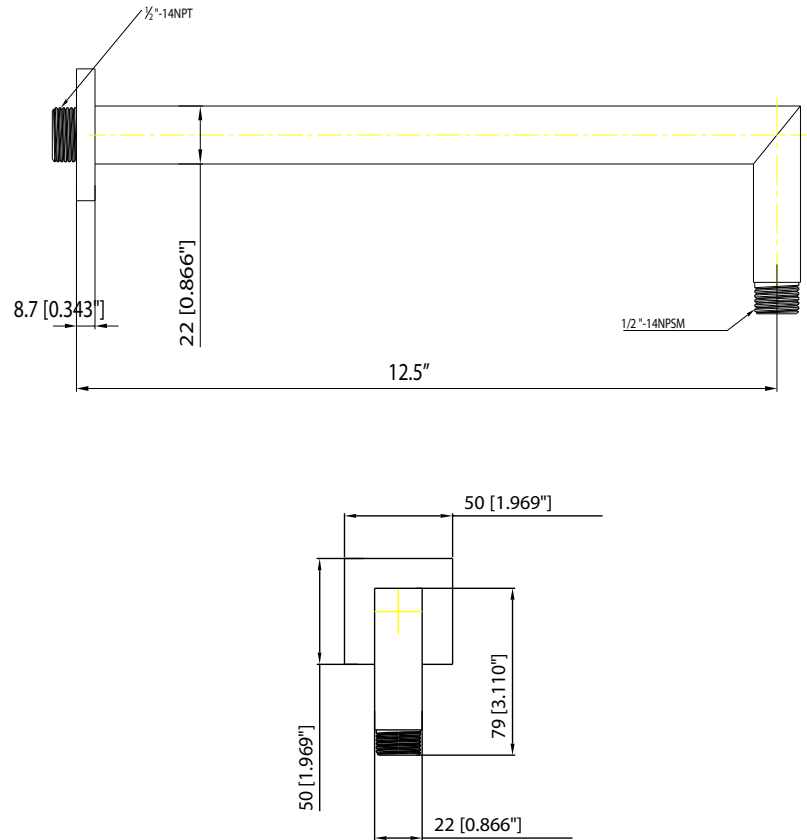

MILANO COLLECTION

Item Image

Item Technical Drawing

Item Details

- 13" Shower Arm
- Part # .124494
- Finish : Chrome

Codes / Compliance

- Certified Lead Free
- ADA Compliant
- ASME A112.18.1/CSA B125.1
- Model # W6613
- UPC FILE # 3646

Item Description

- Solid Brass Construction
- Square Escutcheon
- Standard 1/2" Connection
- Chrome Finish

LUCCA by Opella