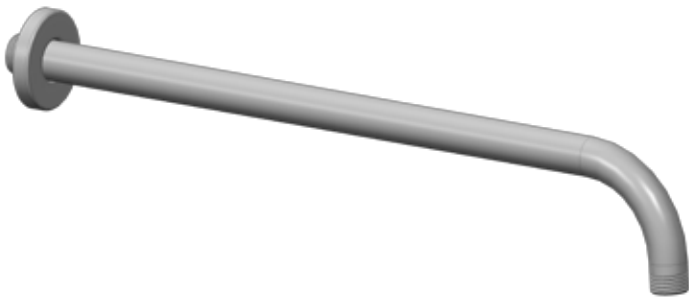

DECO COLLECTION

Item Image

Item Technical Drawing

Item Details

- 12" Shower Arm
- Model #201.012.xxx
- Finish : Chrome

Item Description

- Solid Brass Construction
- Round Escutcheon
- Chrome Finish

Codes / Compliance

- Certified Lead Free
- ADA Compliant
- ASME A112.18.1/CSA B125.1
- SKU # 38QT
- UPC FILE # 3646

LUCCA by **Opella**