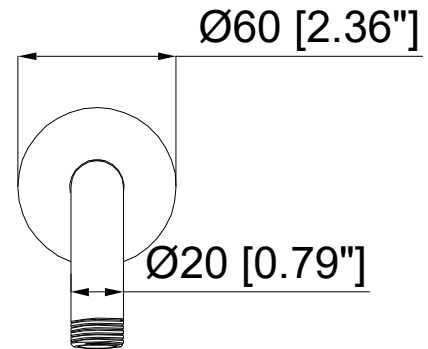

DECO COLLECTION

Item Image

Item Technical Drawing

Item Details

- 12" Shower Arm
- Model #201.012.xxx
- Finish : Chrome

Item Description

- Solid Brass Construction
- Round Escutcheon
- Chrome Finish

Codes / Compliance

- Certified Lead Free
- ADA Compliant
- ASME A112.18.1/CSA B125.1
- SKU # 38QT
- UPC FILE # 3646

LUCCA by **Opella**