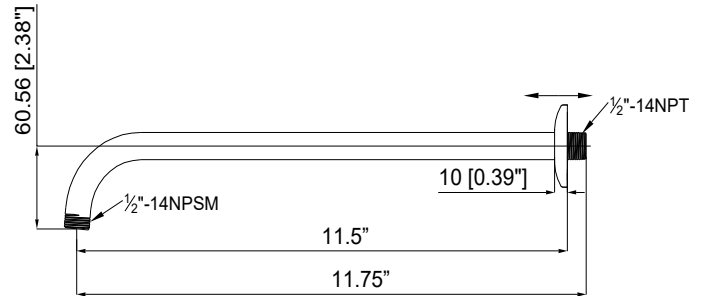

DECO COLLECTION

Item Image

Item Technical Drawing

Item Details

- 12" Shower Arm
- Model #201.012.xxx
- Finish : Chrome

Item Description

- Solid Brass Construction
- Round Escutcheon
- Chrome Finish

Codes / Compliance

- Certified Lead Free
- ADA Compliant
- ASME A112.18.1/CSA B125.1
- SKU # 38QT
- UPC FILE # 3646

LUCCA by **Opella**